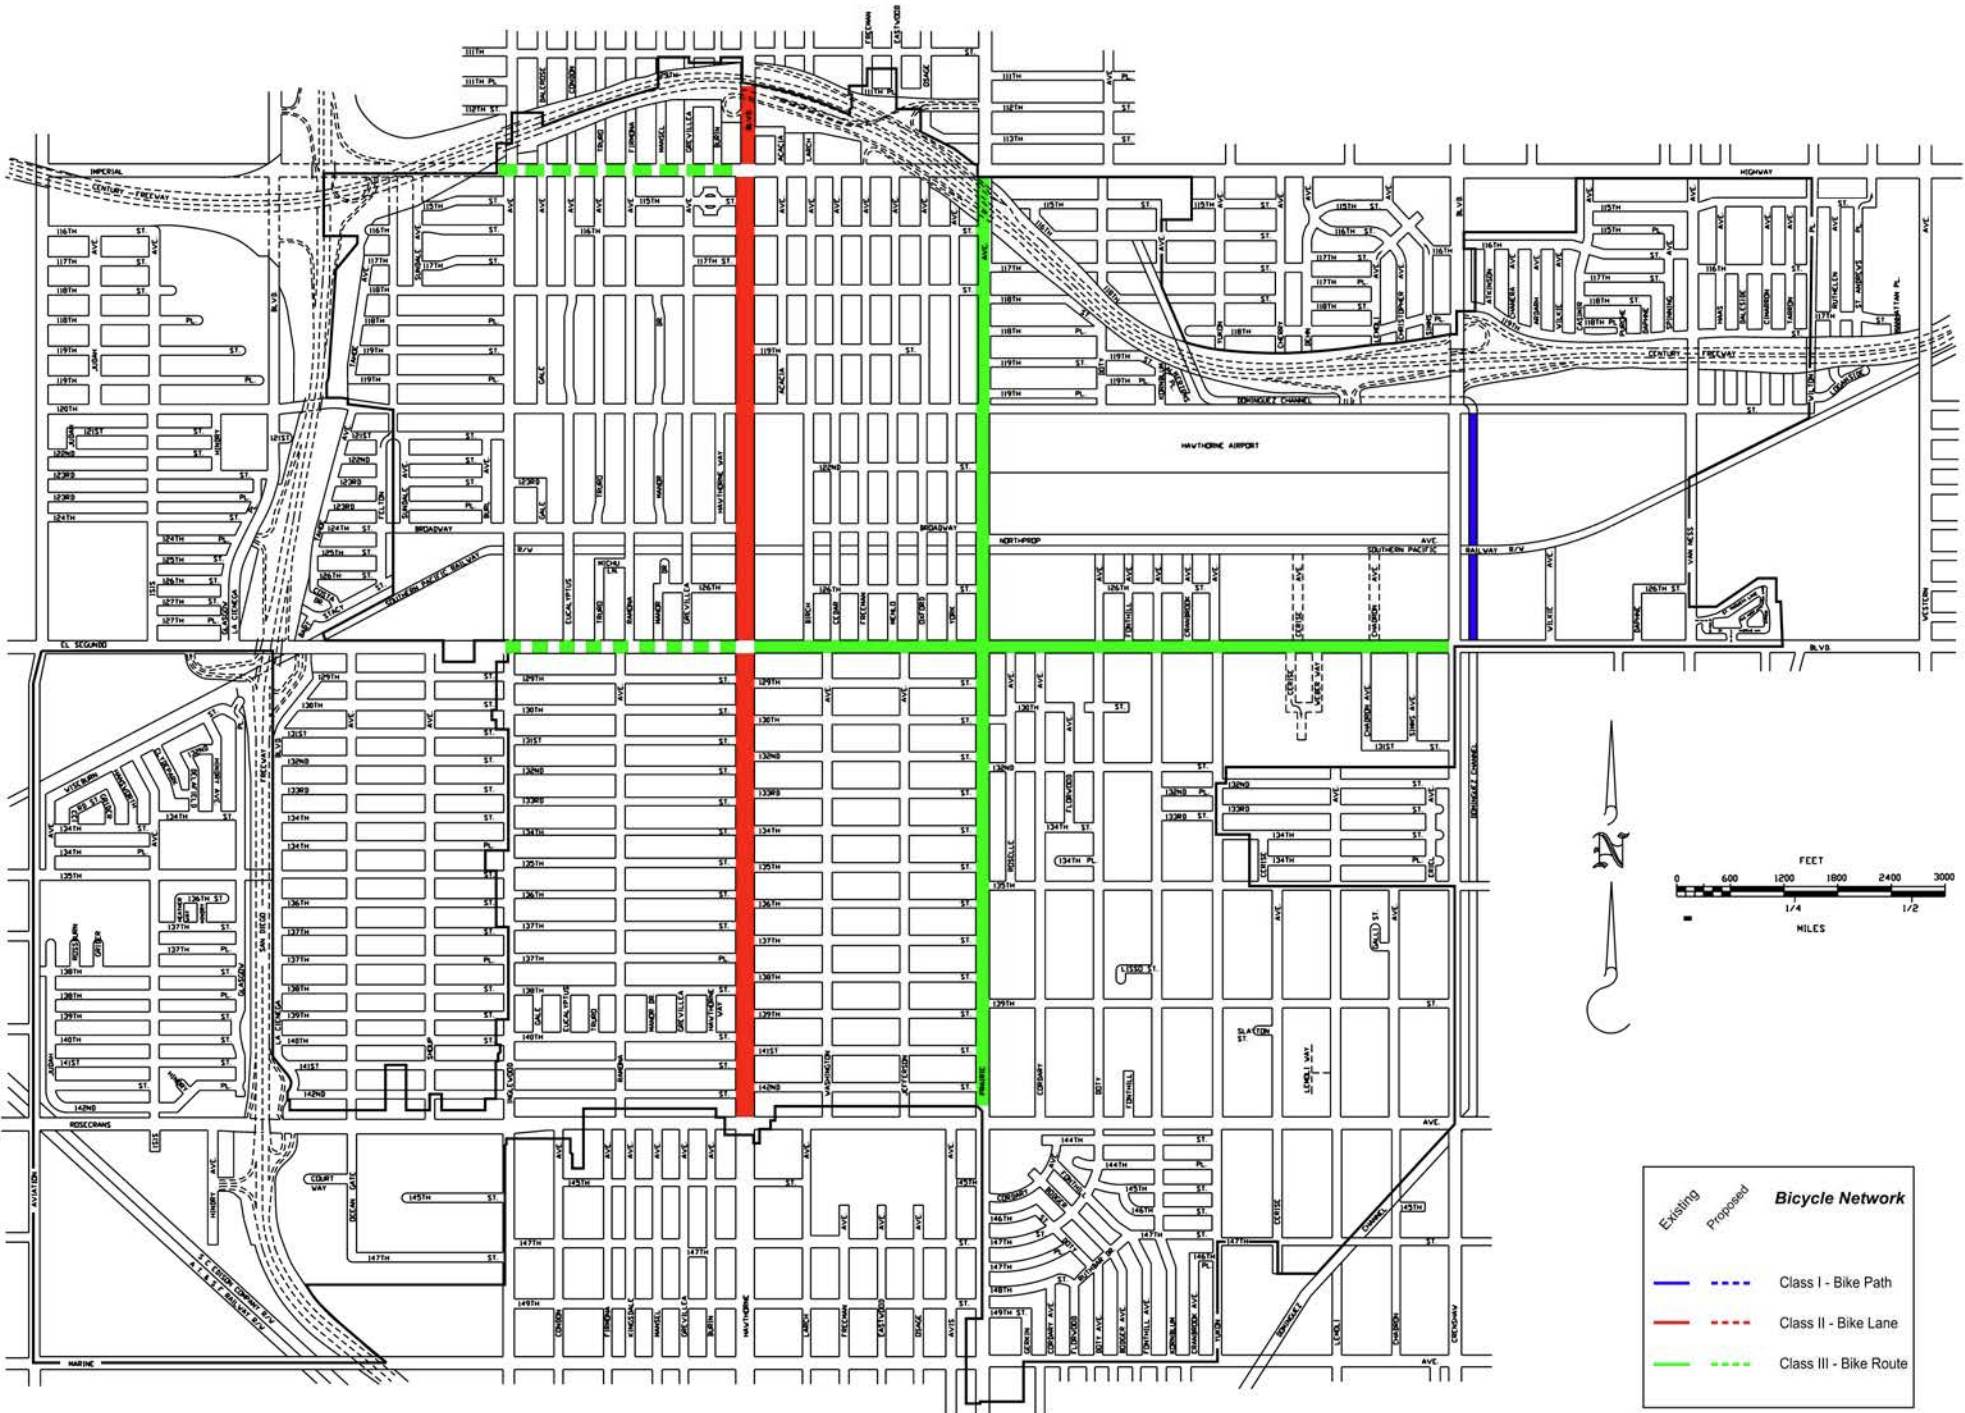

City of Hawthorne

BICYCLE MASTER PLAN

Existing	Proposed	Bicycle Network
		Class I - Bike Path
		Class II - Bike Lane
		Class III - Bike Route