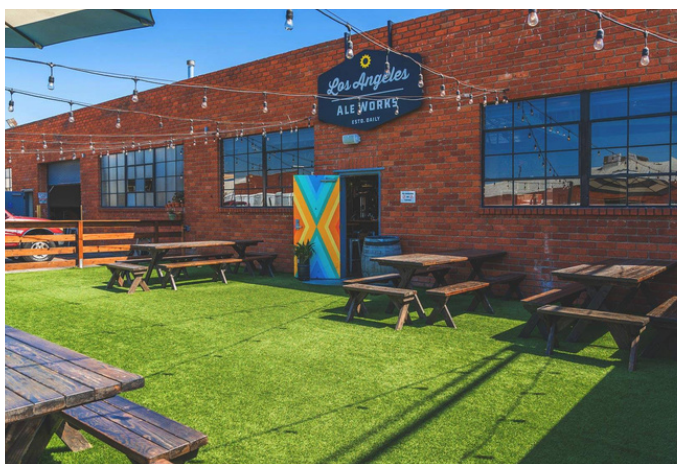

ECONOMIC DEVELOPMENT PLAN UPDATE

Brewing Prosperity

February 2024

Raise a Glass to Hawthorne's Economic Growth
Hawthorne is on the up and up, and we're excited to highlight the awesome breweries that are part of our economic boom. Right now, we've got two standout spots – **Common Space and Los Angeles Ale Works** – making waves and contributing to our goal of becoming a go-to city in the South Bay. But it's not just about good beer; these breweries are bringing in the business. Recent stats show more jobs, more visitors, and a boost in community activity. They are a trusted partner to the City of Hawthorne and have sponsored many events like the Mayor's State of the City, HPD's Annual Fundraiser, and have hosted a variety of events for our stakeholders.

Common Space Brewery at 3411 W El Segundo Blvd

Los Angeles Ale Works Brewery and Tasting Room at 12918 Cerise Ave

Indoor Area Common Space

Exciting news, Hawthorne! Get ready to tap into a whole new experience at **Tapville**, our upcoming self-pour spot set to open later this year. Stay tuned for the grand opening – your chance to pour, explore, and create unforgettable moments at Tapville.