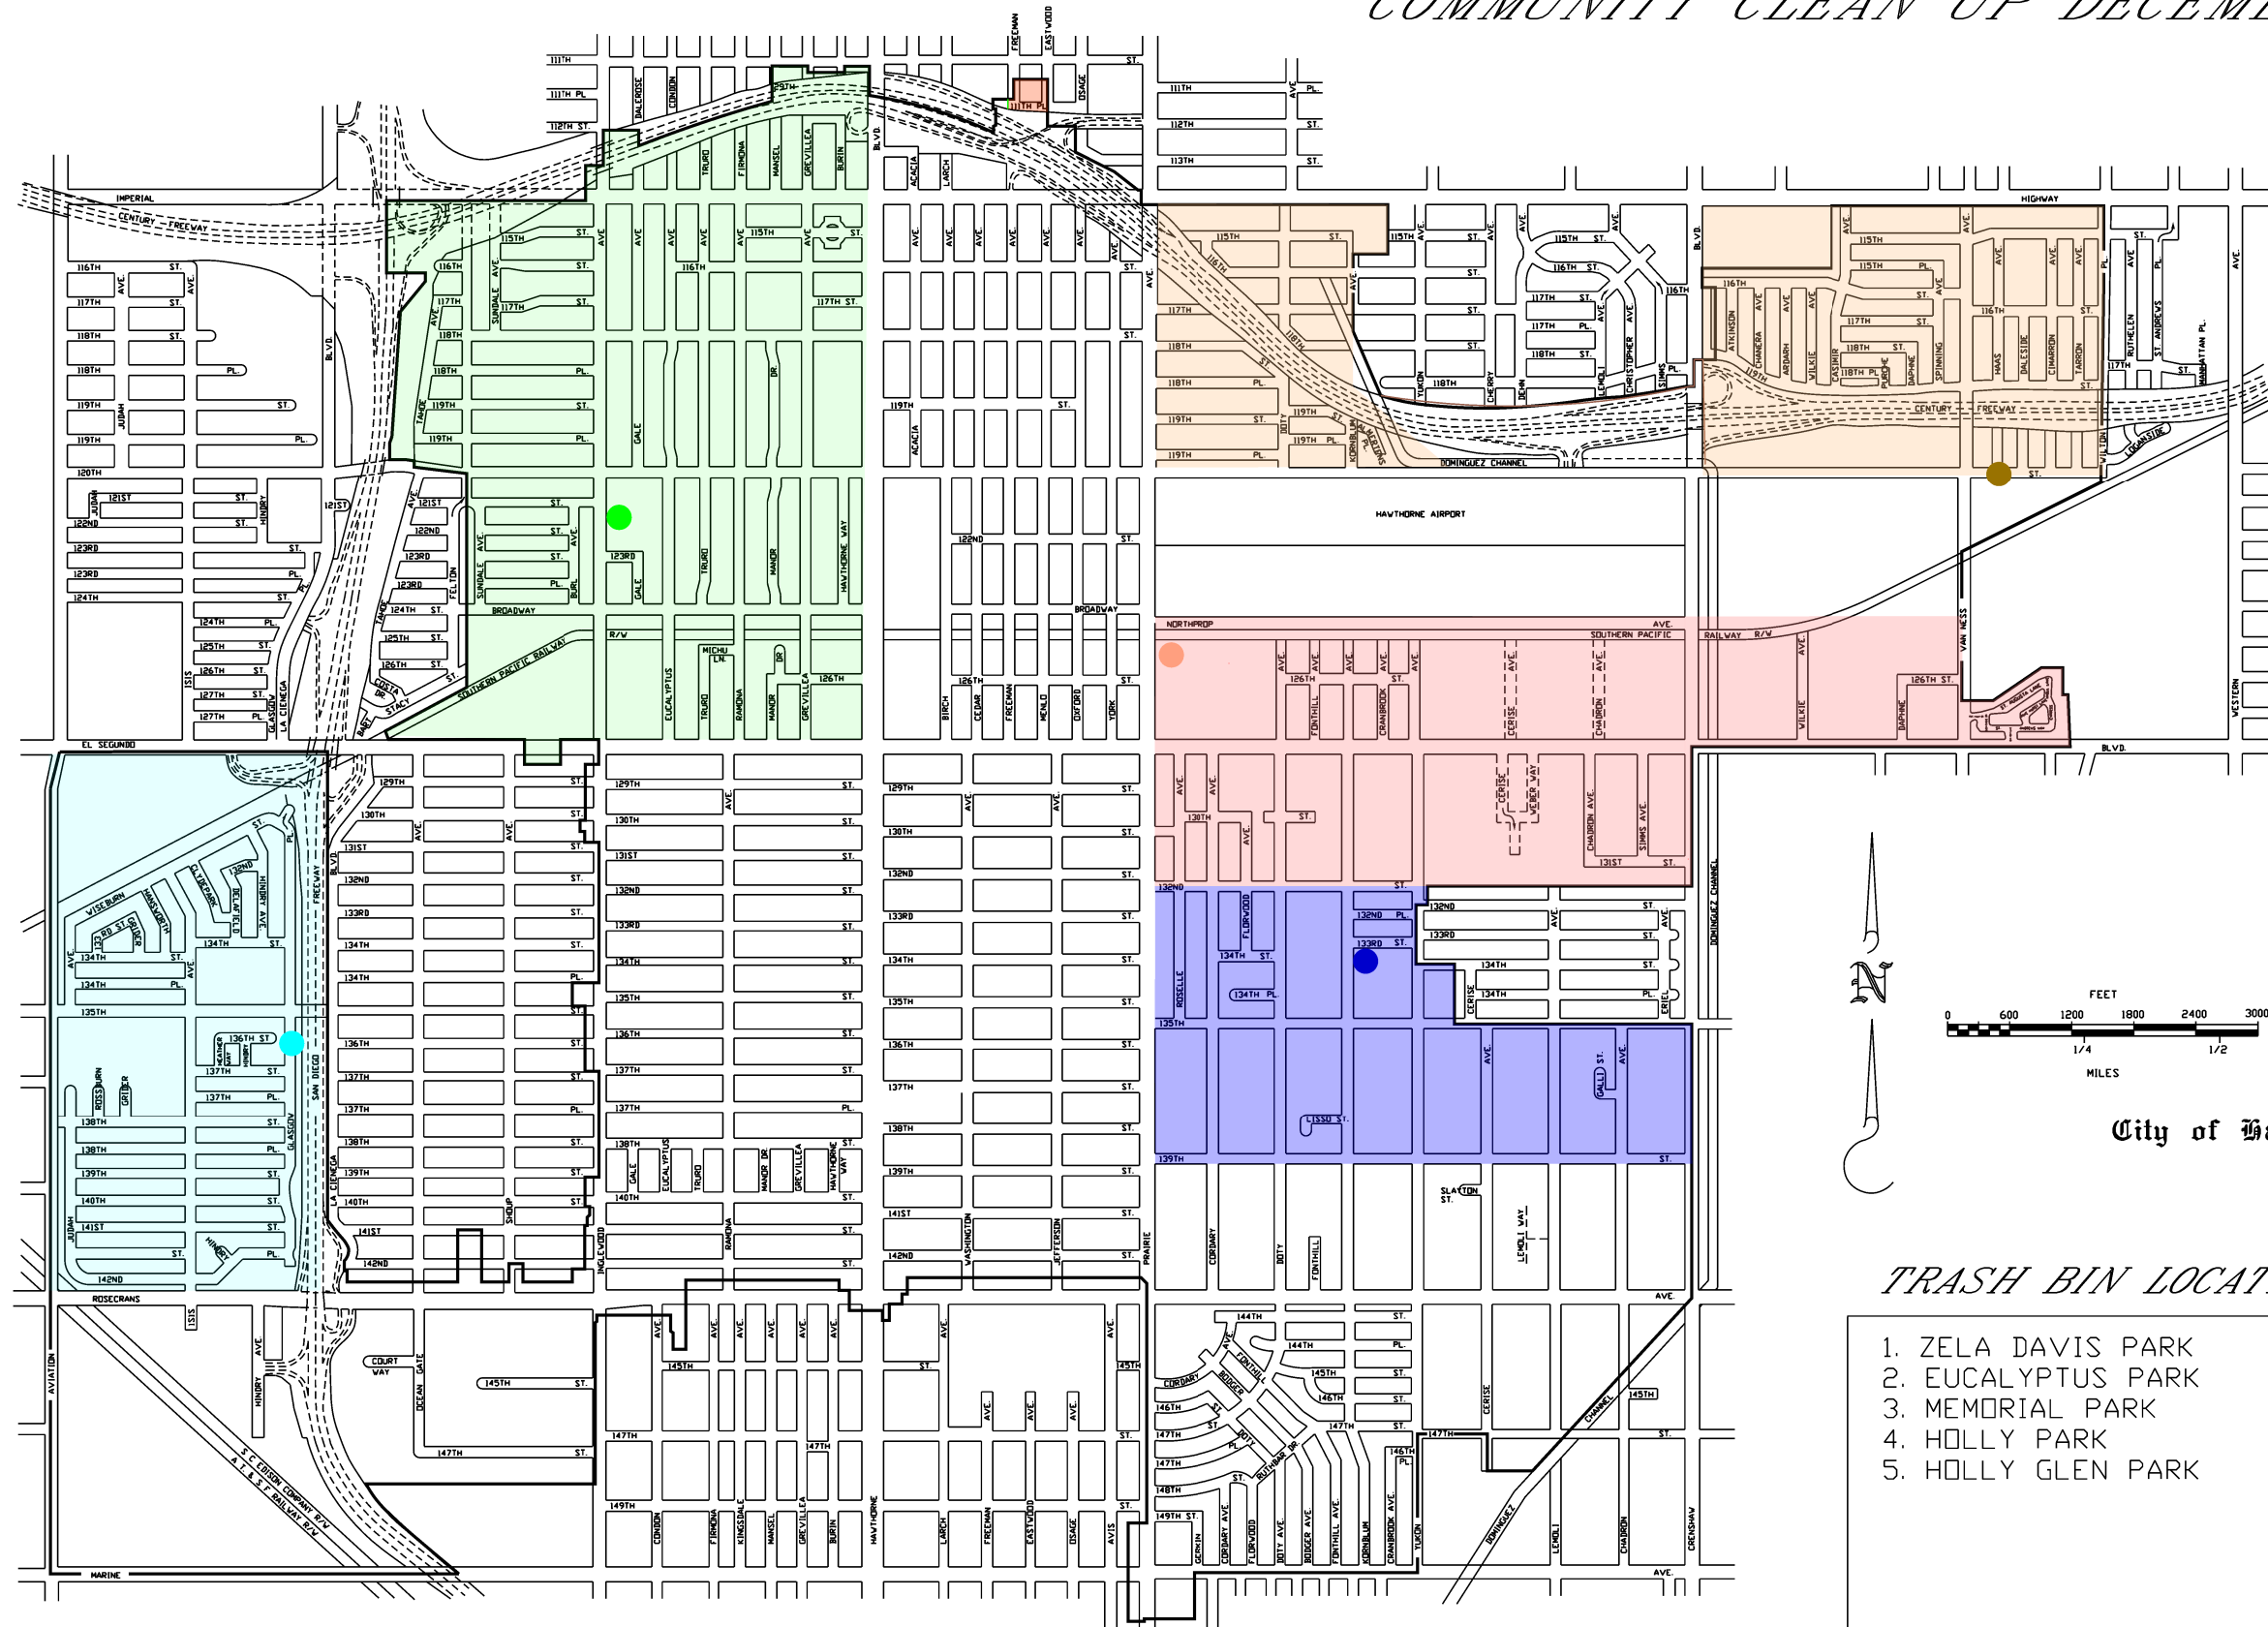

COMMUNITY CLEAN UP DECEMBER 2023

City of Hawthorne

TRASH BIN LOCATION

- 1. ZELA DAVIS PARK ●
- 2. EUCALYPTUS PARK ●
- 3. MEMORIAL PARK ●
- 4. HOLLY PARK ●
- 5. HOLLY GLEN PARK ●