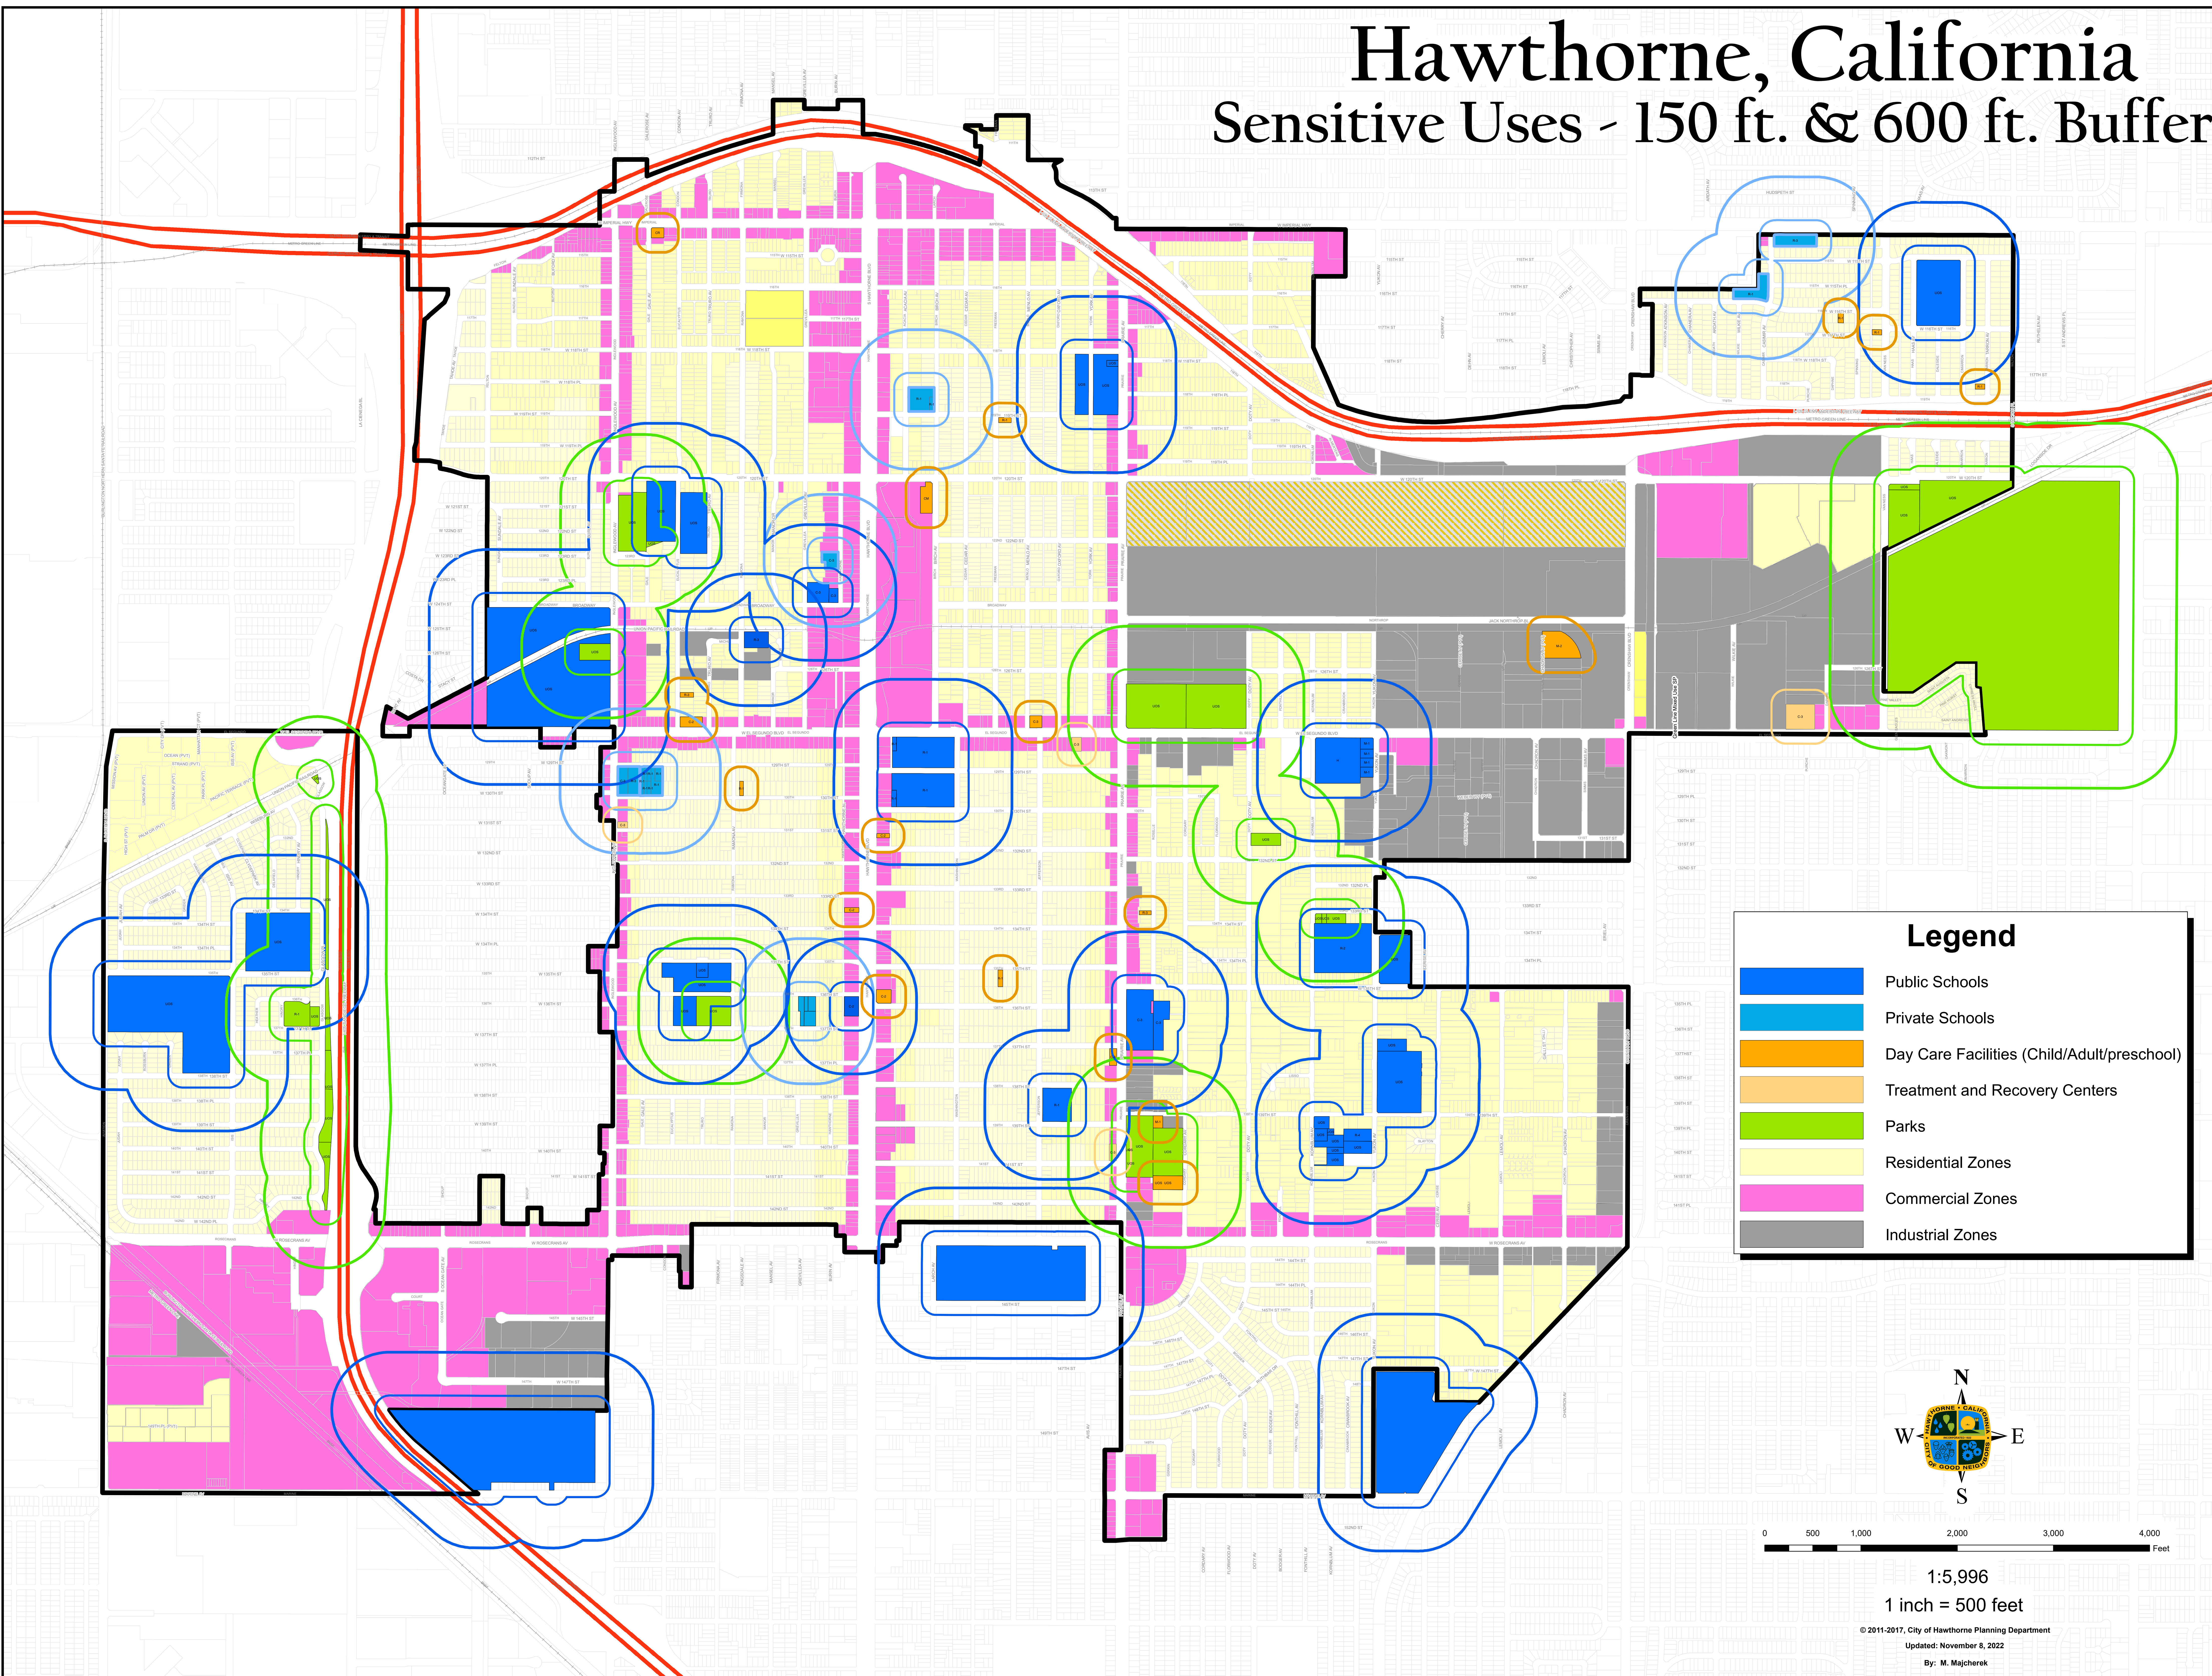

Hawthorne, California

Sensitive Uses - 150 ft. & 600 ft. Buffers

Legend

- Public Schools
- Private Schools
- Day Care Facilities (Child/Adult/preschool)
- Treatment and Recovery Centers
- Parks
- Residential Zones
- Commercial Zones
- Industrial Zones

1:5,996
1 inch = 500 feet